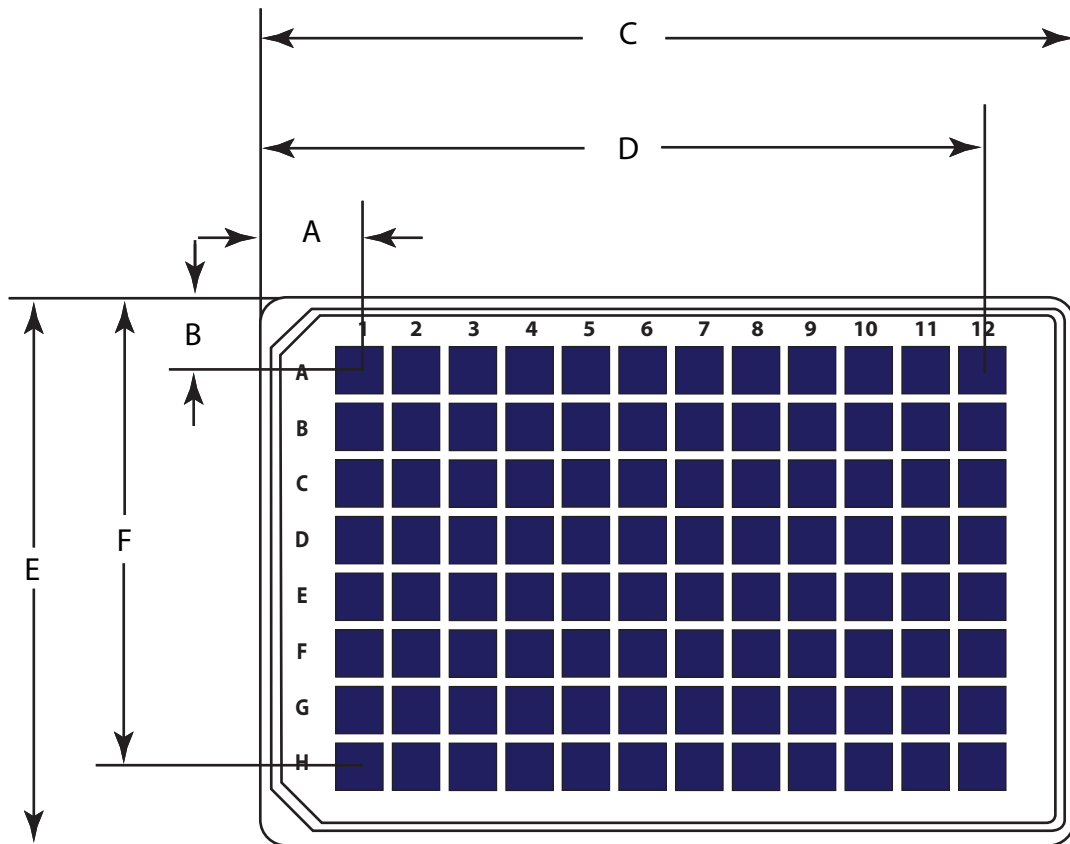

MBG096-Color-1-LG

Dimension	Specification (mm)
A	14.38
B	11.24
C	127.76
D	113.38
E	85.48
F	74.24
Overall Height	14.35
Glass Height	0.33
Well to Well Spacing	9.00
Well Depth	11.50
Glass Thickness	0.72
Well Volume	630uL