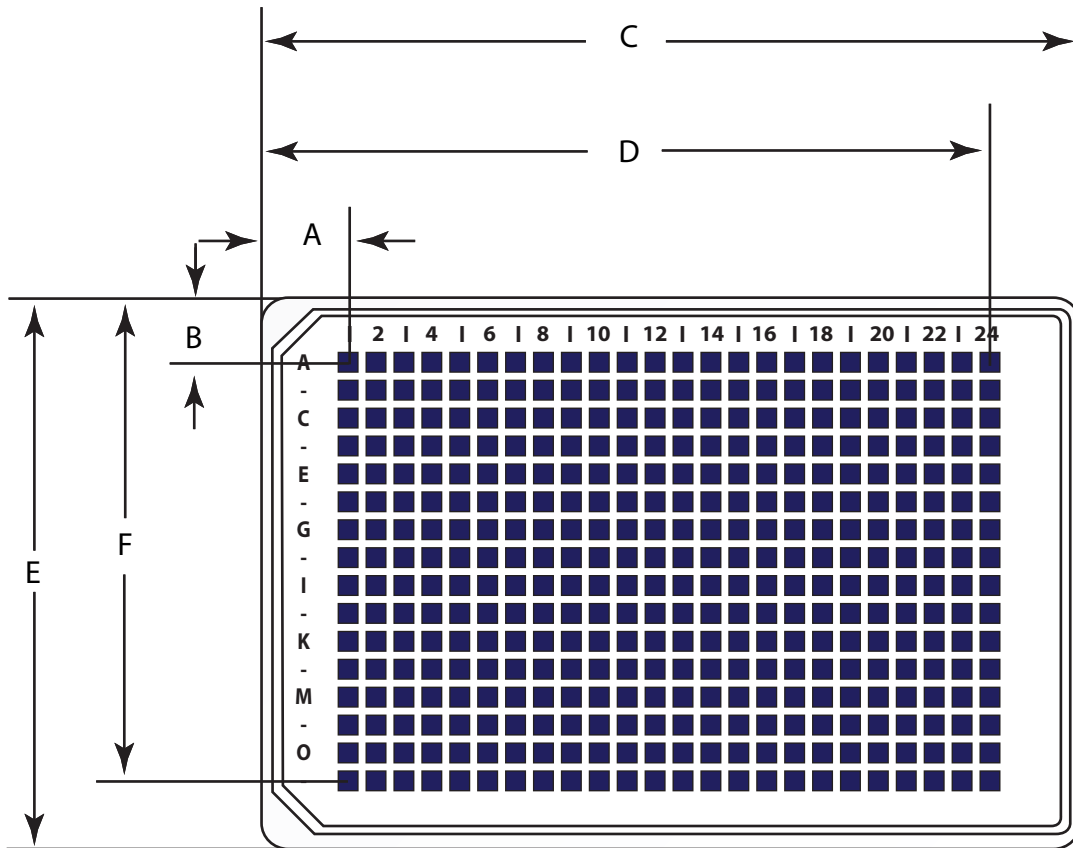

MBG101-Color-1-LG

Dimension	Specification (mm)
A	12.13
B	8.99
C	127.76
D	115.63
E	85.48
F	76.49
Overall Height	14.35
Glass Height	0.43
Well to Well Spacing	4.50
Well Depth	11.50
Glass Thickness	0.72
Well Volume	120uL